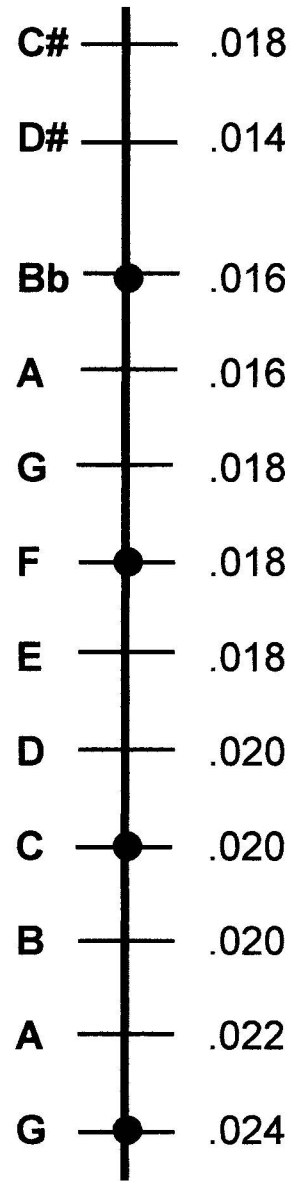

**SONGBIRD CHICKADEE
TUNING DIAGRAM
13/12 HAMMERED DULCIMER**

TREBLE

BASS