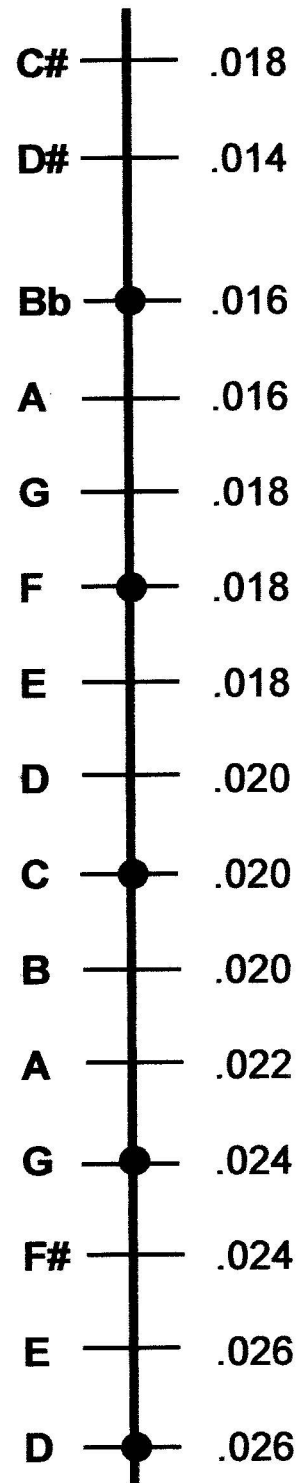

**SONGBIRD
TUNING DIAGRAM
NEW 16/15 HAMMERED DULCIMER**

TREBLE

BASS