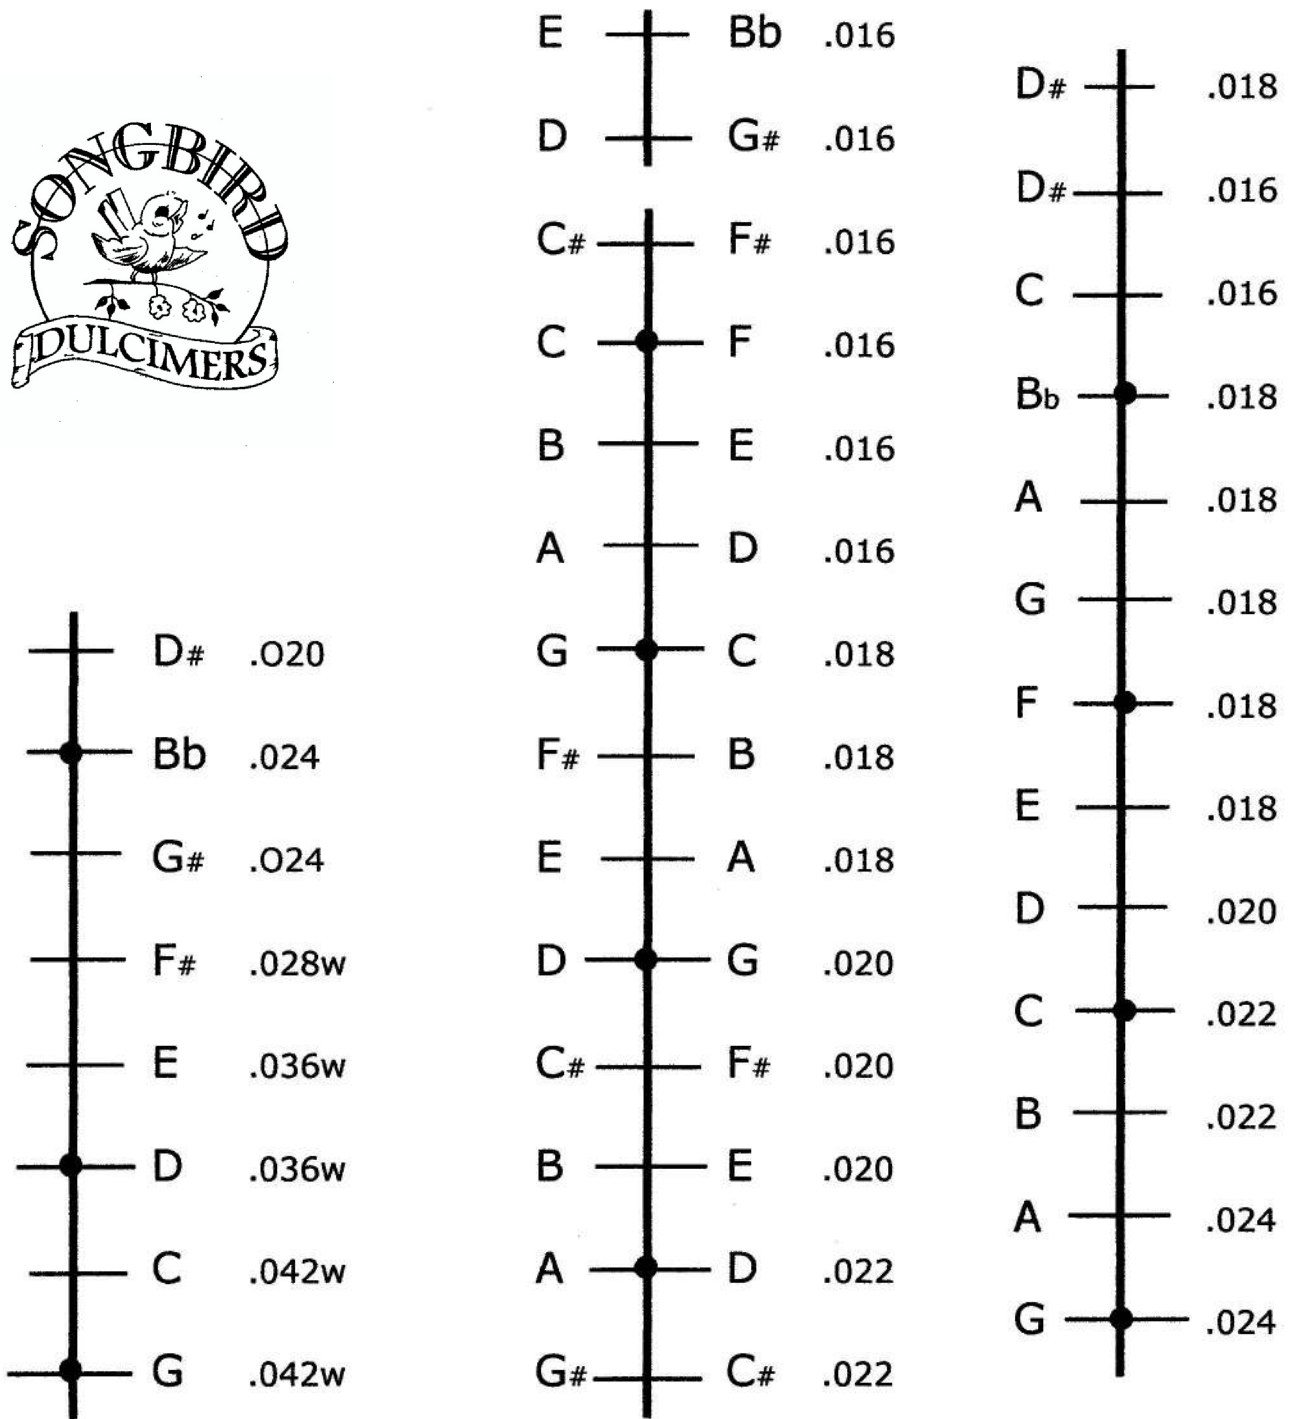

Tuning Diagram 14/13/8 Hammered Dulcimer

Chromatic

Treble

Bass

● Marked Courses