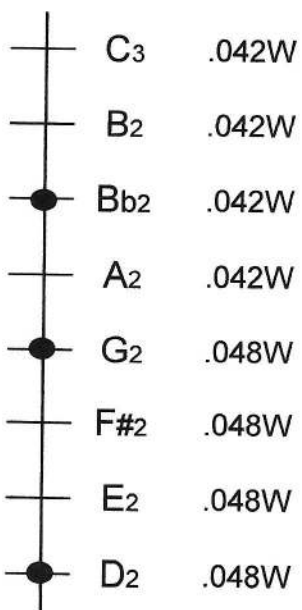

# 17/16/8/6 R Hammered Dulcimer Tuning Diagram

Chromatic Bridge

Treble Bridge

Bass Bridge

Extended Range Bridge

● Marked Courses

# 17/16/8/6 L Hammered Dulcimer Tuning Diagram

Chromatic Bridge

Extended Range Bridge

Treble Bridge

Bass Bridge

● Marked Courses