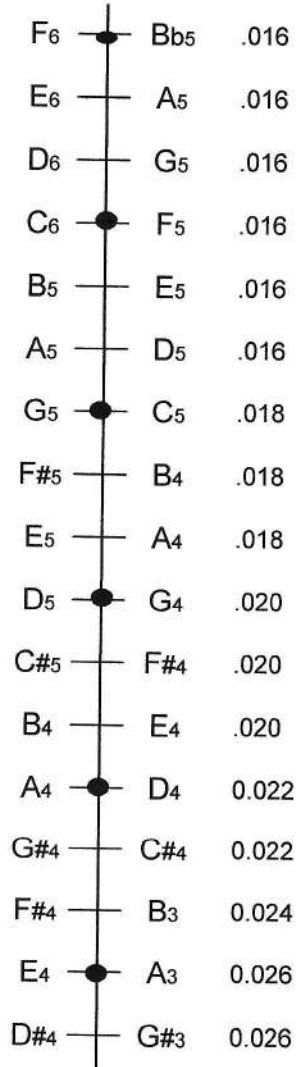

# 17/16/8/6 R Hammered Dulcimer Tuning Diagram

Chromatic Bridge

Treble Bridge

Bass Bridge

Extended Range Bridge

● Marked Courses

# 17/16/8/6 L Hammered Dulcimer Tuning Diagram

Chromatic Bridge

Extended Range Bridge

Treble Bridge

Bass Bridge

● Marked Courses