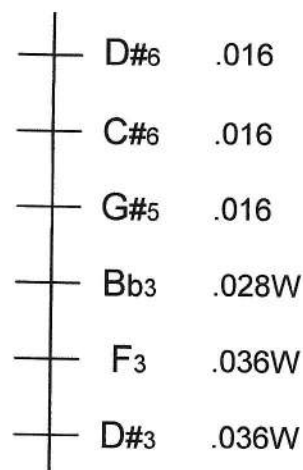

# 17/16/8/6 R Hammered Dulcimer Tuning Diagram

Chromatic Bridge

Treble Bridge

Bass Bridge

Extended Range Bridge

● Marked Courses

# 17/16/8/6 L Hammered Dulcimer Tuning Diagram

Chromatic Bridge

Extended Range Bridge

Treble Bridge

Bass Bridge

● Marked Courses