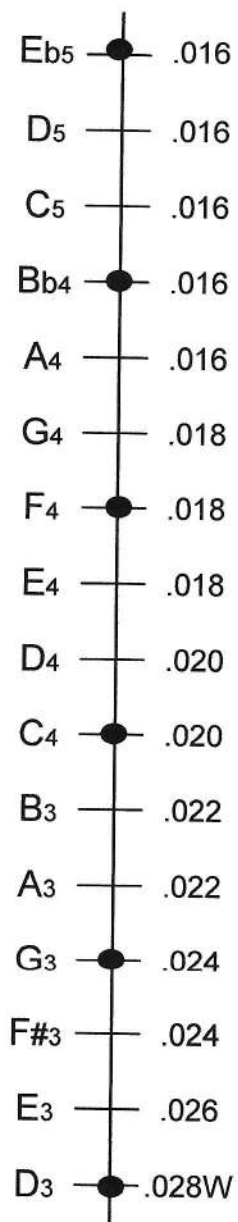

# 17/16/8/6 R Hammered Dulcimer Tuning Diagram

Chromatic Bridge

Treble Bridge

Bass Bridge

Extended Range Bridge

● Marked Courses

# 17/16/8/6 L Hammered Dulcimer Tuning Diagram

Chromatic Bridge

Extended Range Bridge

Treble Bridge

Bass Bridge

● Marked Courses