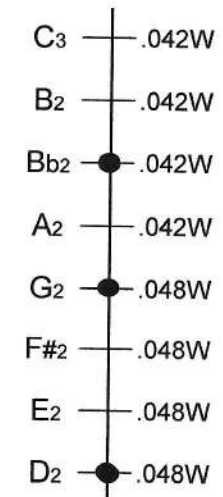

# 17/16/8/6 R Hammered Dulcimer Tuning Diagram

Chromatic Bridge

Treble Bridge

Bass Bridge

Extended Range Bridge

● Marked Courses

# 17/16/8/6 L Hammered Dulcimer Tuning Diagram

Chromatic Bridge

Extended Range Bridge

Treble Bridge

Bass Bridge

● Marked Courses