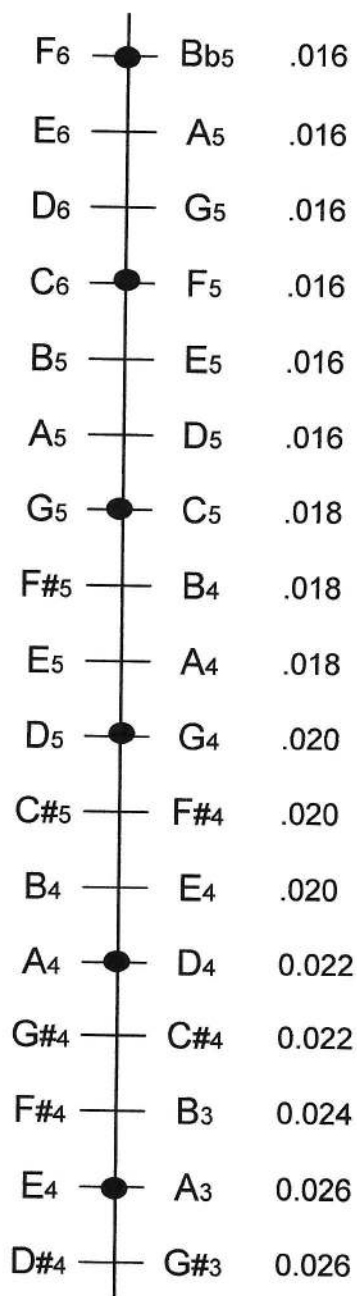

# 17/16/8/6 R Hammered Dulcimer Tuning Diagram

Chromatic Bridge

Treble Bridge

Bass Bridge

Extended Range Bridge

● Marked Courses

# 17/16/8/6 L Hammered Dulcimer Tuning Diagram

Chromatic Bridge

Extended Range Bridge

Treble Bridge

Bass Bridge

● Marked Courses