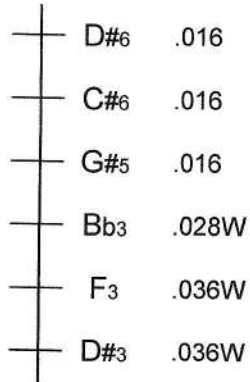

# 17/16/8/6 R Hammered Dulcimer Tuning Diagram

Chromatic Bridge

Treble Bridge

Bass Bridge

Extended Range Bridge

● Marked Courses

# 17/16/8/6 L Hammered Dulcimer Tuning Diagram

Chromatic Bridge

Extended Range Bridge

Treble Bridge

Bass Bridge

● Marked Courses