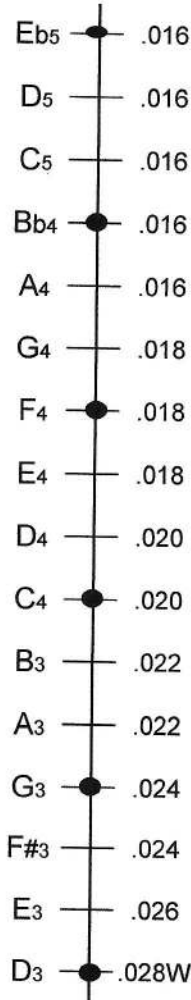

# 17/16/8/6 R Hammered Dulcimer Tuning Diagram

Chromatic Bridge

Treble Bridge

Bass Bridge

Extended Range Bridge

● Marked Courses

# 17/16/8/6 L Hammered Dulcimer Tuning Diagram

Chromatic Bridge

Extended Range Bridge

Treble Bridge

Bass Bridge

● Marked Courses