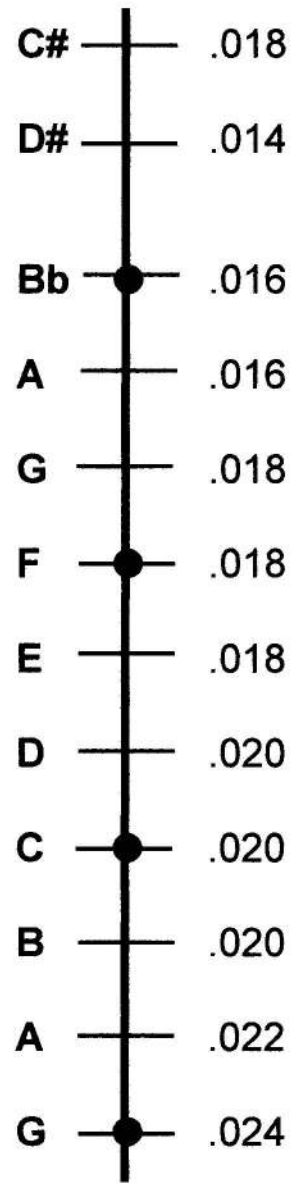

**SONGBIRD CHICKADEE
TUNING DIAGRAM
13/12 HAMMERED DULCIMER**

TREBLE

BASS