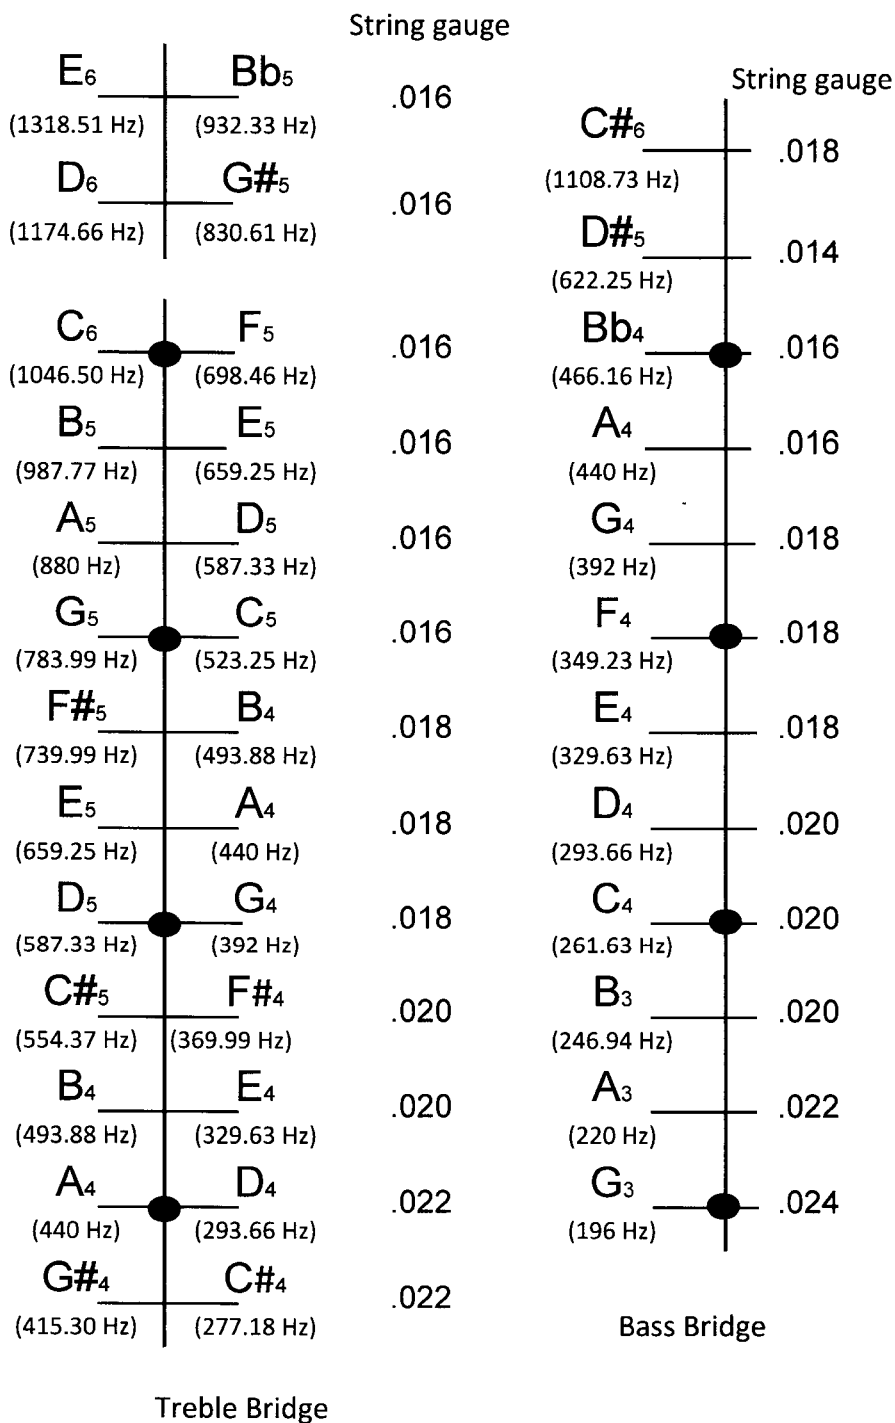

# 13/12 Chickadee Hammered Dulcimer Tuning Diagram

Marked Courses ●