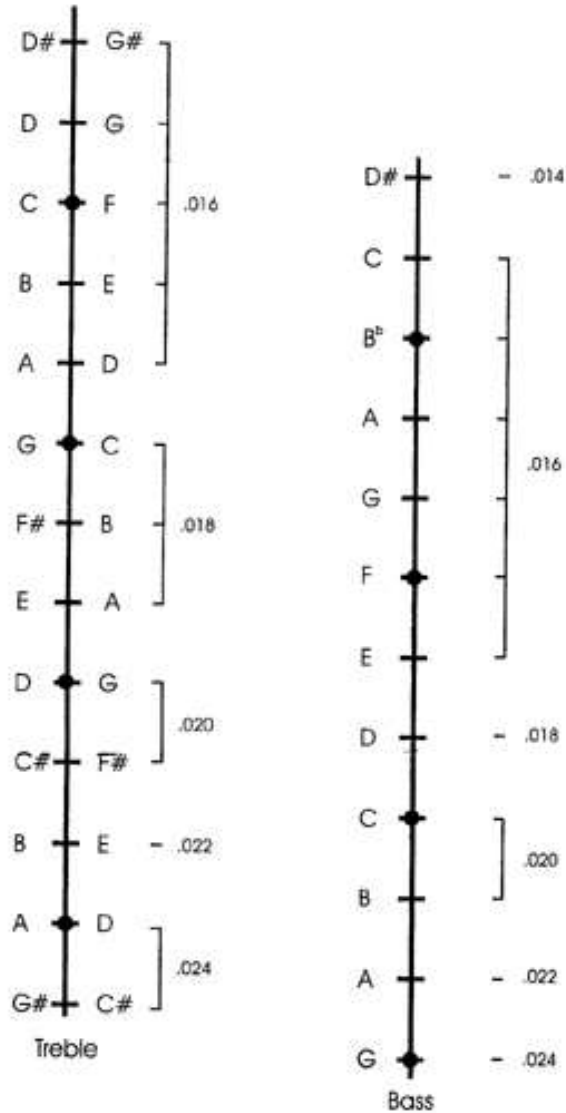

## Tuning Diagram 13/12 Hammered Dulcimer

● **Marked Courses**