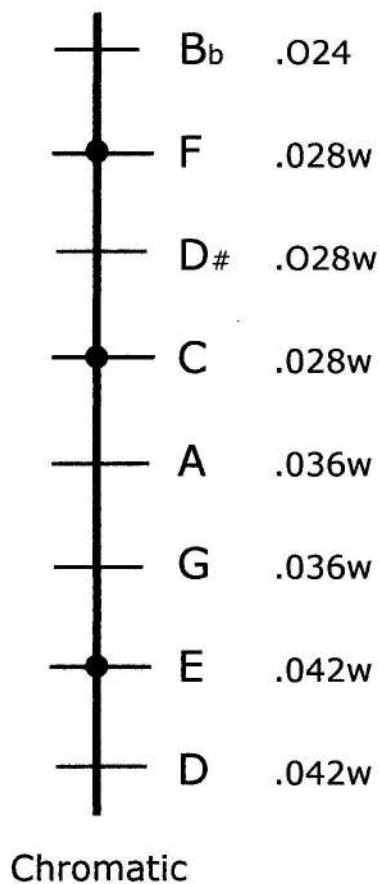

Tuning Diagram 17/16/8 Hammered Dulcimer

●Marked Courses