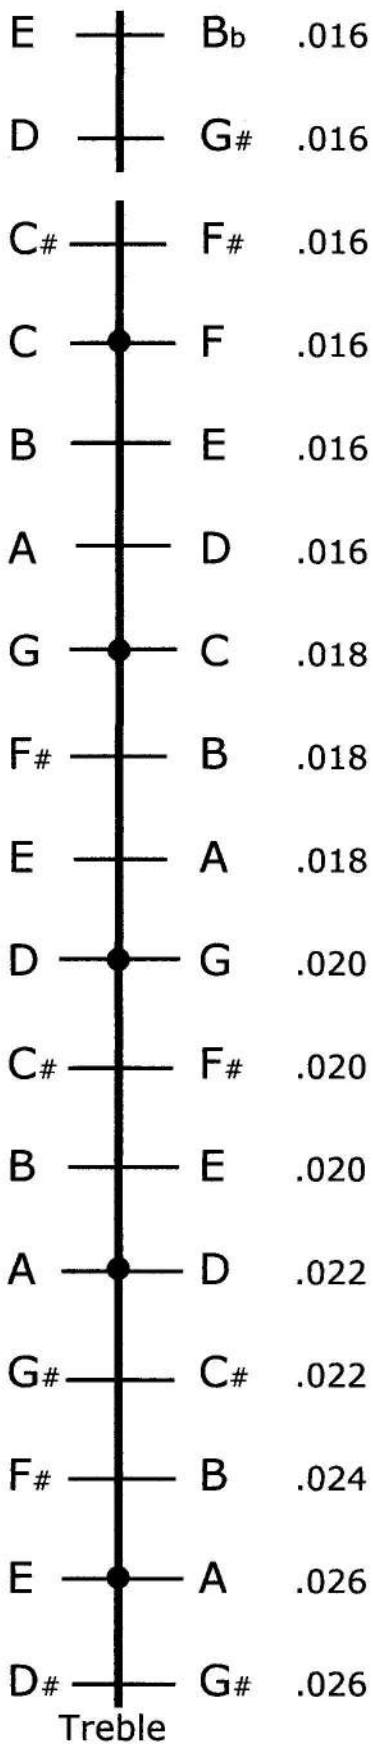

Tuning Diagram 17/16/8 Hammered Dulcimer

●Marked Courses