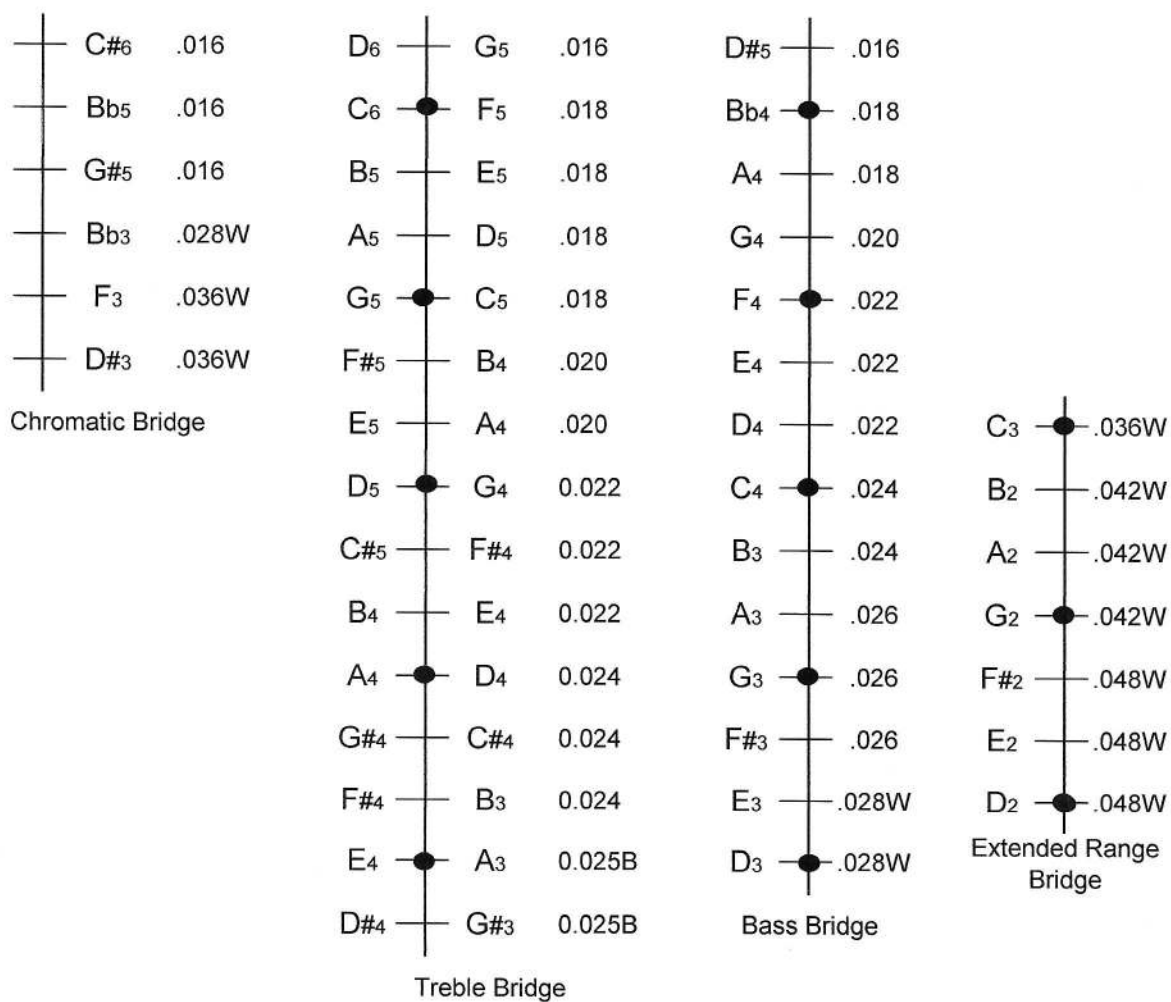

15/14/7/6 R Hammered Dulcimer Tuning Diagram

● Marked Courses

15/14/7/6 L Hammered Dulcimer Tuning Diagram

● Marked Courses