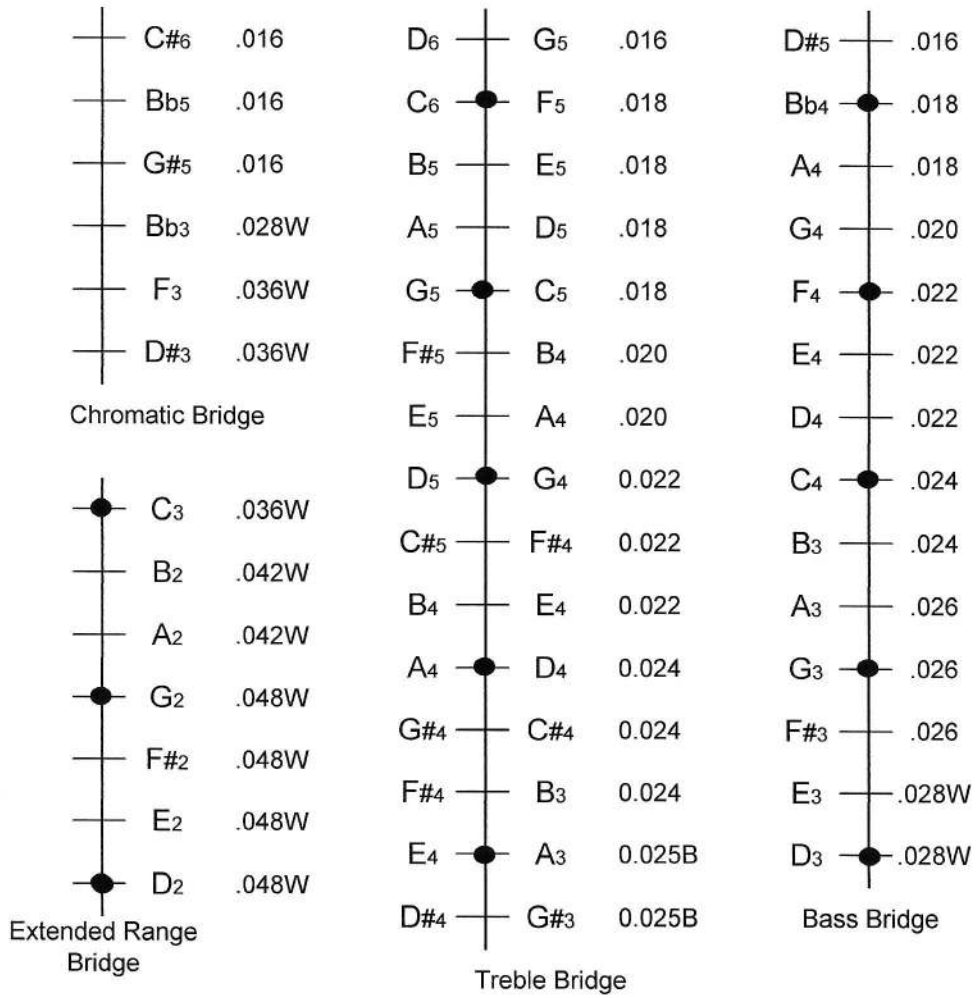

15/14/7/6 R Hammered Dulcimer Tuning Diagram

● Marked Courses

15/14/7/6 L Hammered Dulcimer Tuning Diagram

● Marked Courses