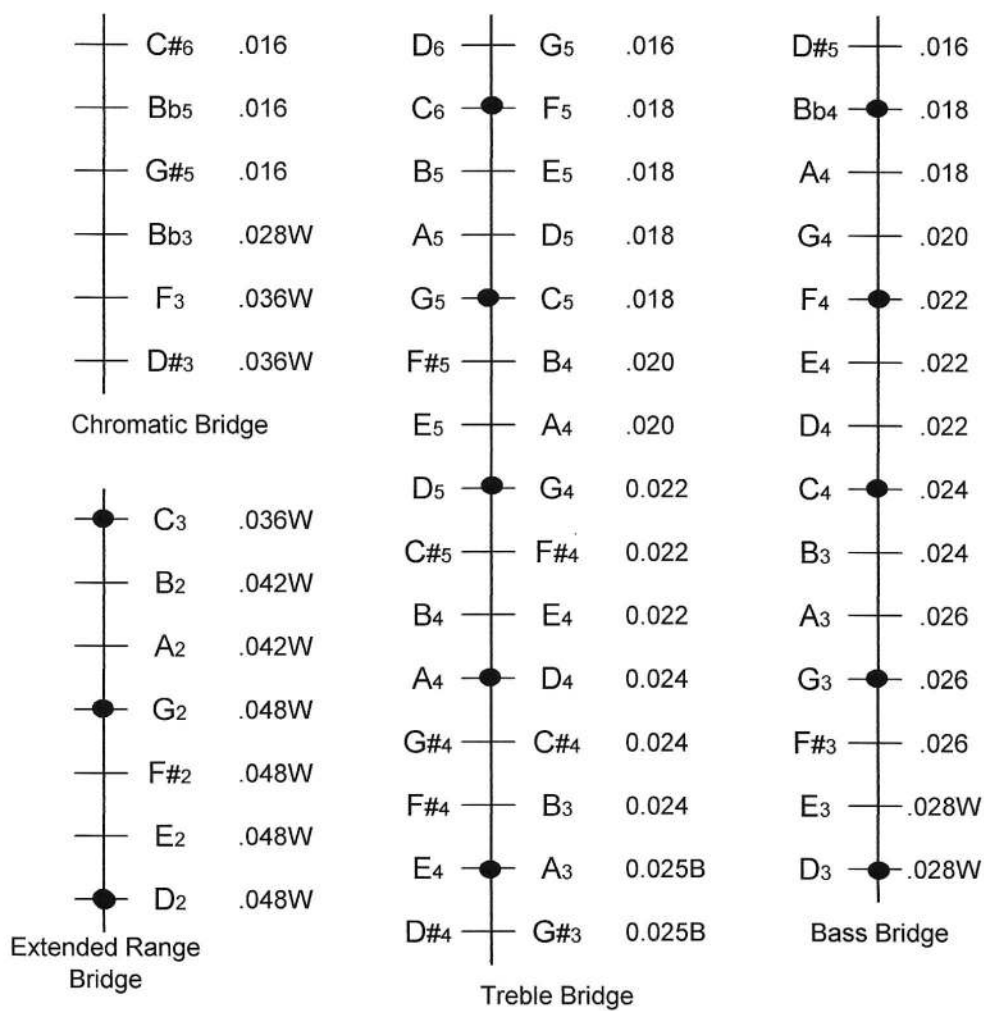

# 15/14/7/6 L Hammered Dulcimer Tuning Diagram

● Marked Courses