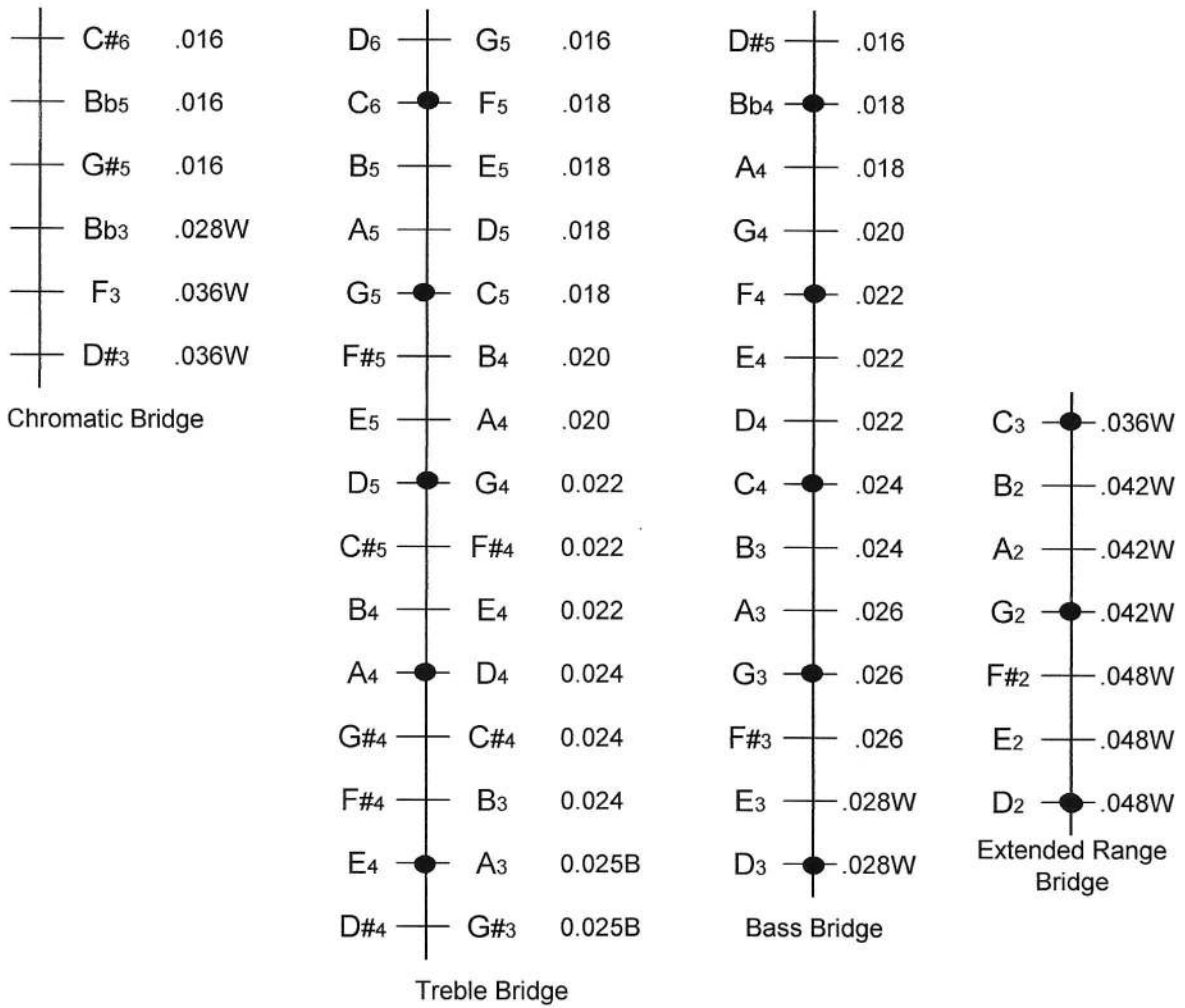

15/14/7/6 R Hammered Dulcimer Tuning Diagram

● Marked Courses