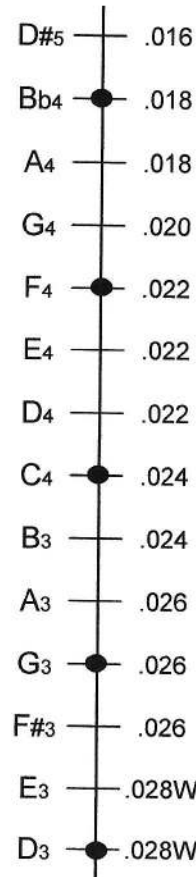

# 15/14/7/6 R Hammered Dulcimer Tuning Diagram

Chromatic Bridge

Treble Bridge

Bass Bridge

Extended Range Bridge

● Marked Courses

# 15/14/7/6 L Hammered Dulcimer Tuning Diagram

● Marked Courses