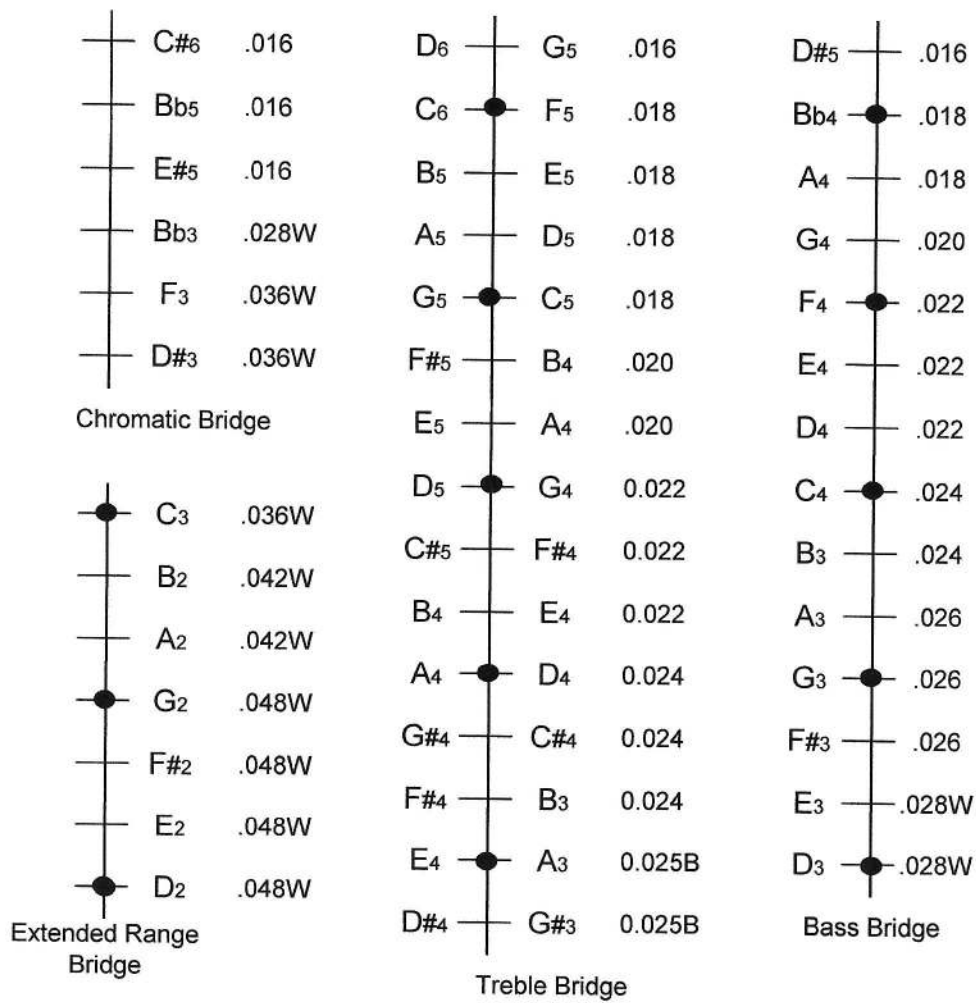

# 15/14/7/6 R Hammered Dulcimer Tuning Diagram

Chromatic Bridge

Treble Bridge

Bass Bridge

Extended Range Bridge

● Marked Courses

# 15/14/7/6 L Hammered Dulcimer Tuning Diagram

● Marked Courses