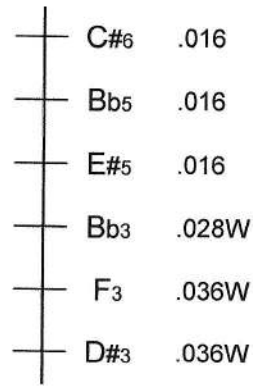

# 15/14/7/6 R Hammered Dulcimer Tuning Diagram

Chromatic Bridge

Treble Bridge

Bass Bridge

Extended Range Bridge

● Marked Courses

# 15/14/7/6 L Hammered Dulcimer Tuning Diagram

● Marked Courses