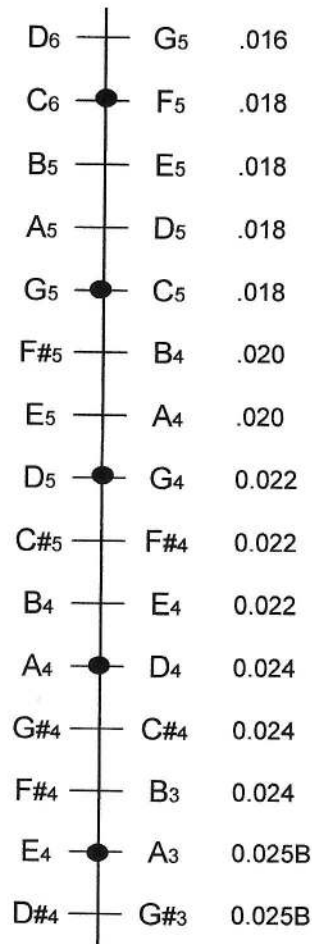

# 15/14/7/6 R Hammered Dulcimer Tuning Diagram

Chromatic Bridge

Treble Bridge

Bass Bridge

Extended Range Bridge

● Marked Courses

# 15/14/7/6 L Hammered Dulcimer Tuning Diagram

● Marked Courses