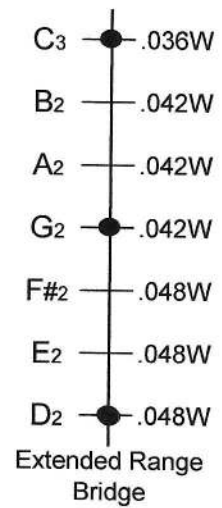

# 15/14/7/6 R Hammered Dulcimer Tuning Diagram

Chromatic Bridge

Treble Bridge

Bass Bridge

Extended Range Bridge

● Marked Courses

# 15/14/7/6 L Hammered Dulcimer Tuning Diagram

● Marked Courses