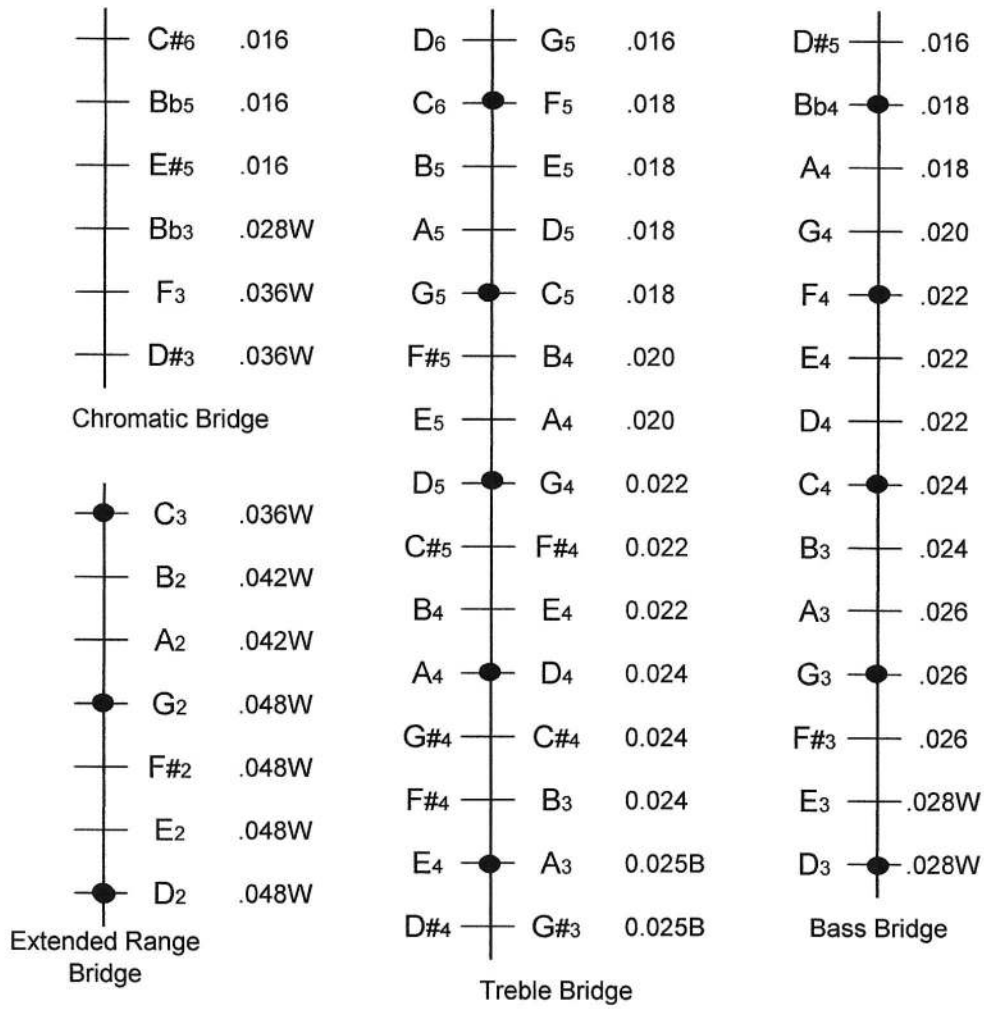

15/14/7/6 L Hammered Dulcimer Tuning Diagram

● Marked Courses