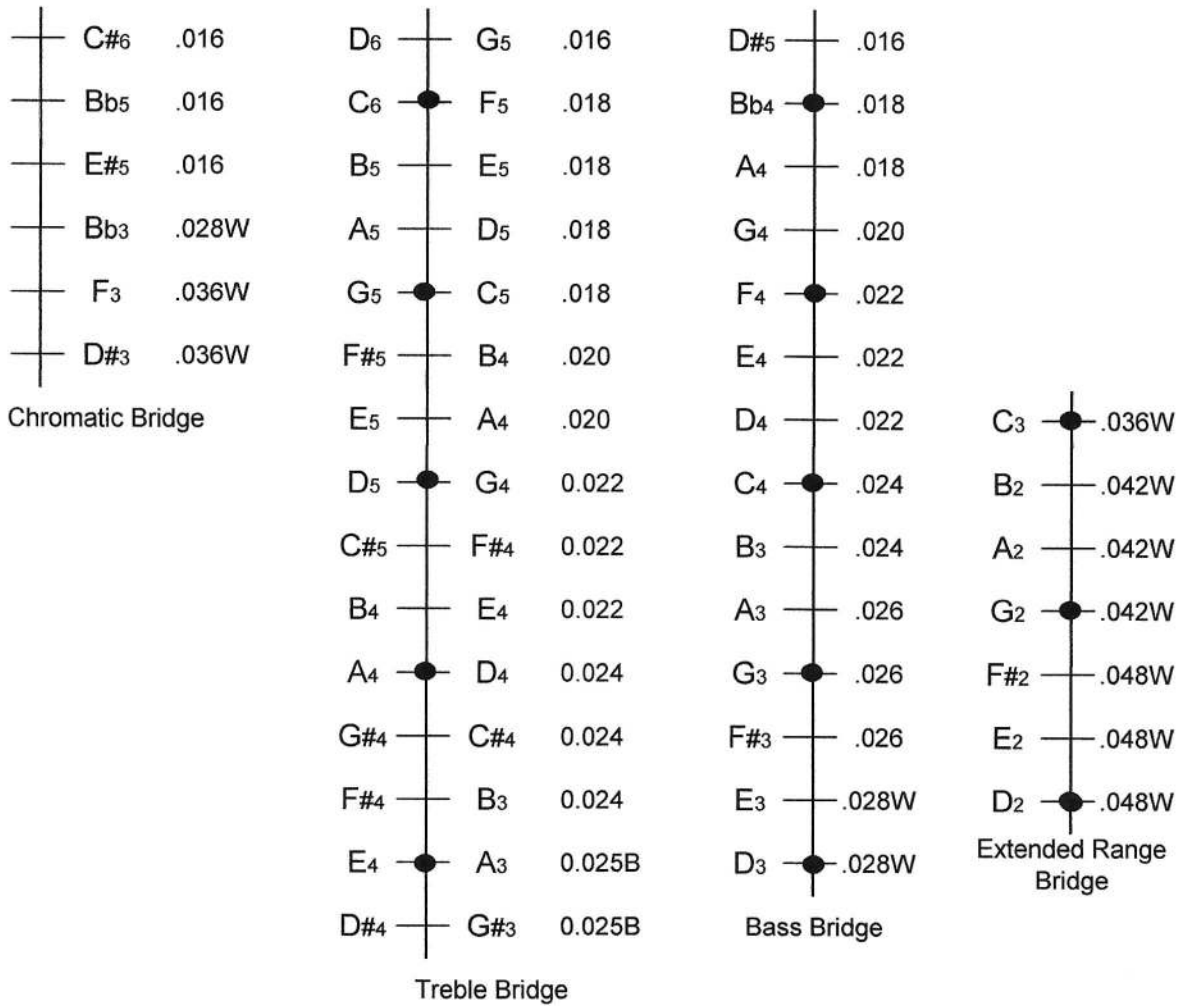

15/14/7/6 R Hammered Dulcimer Tuning Diagram

● Marked Courses