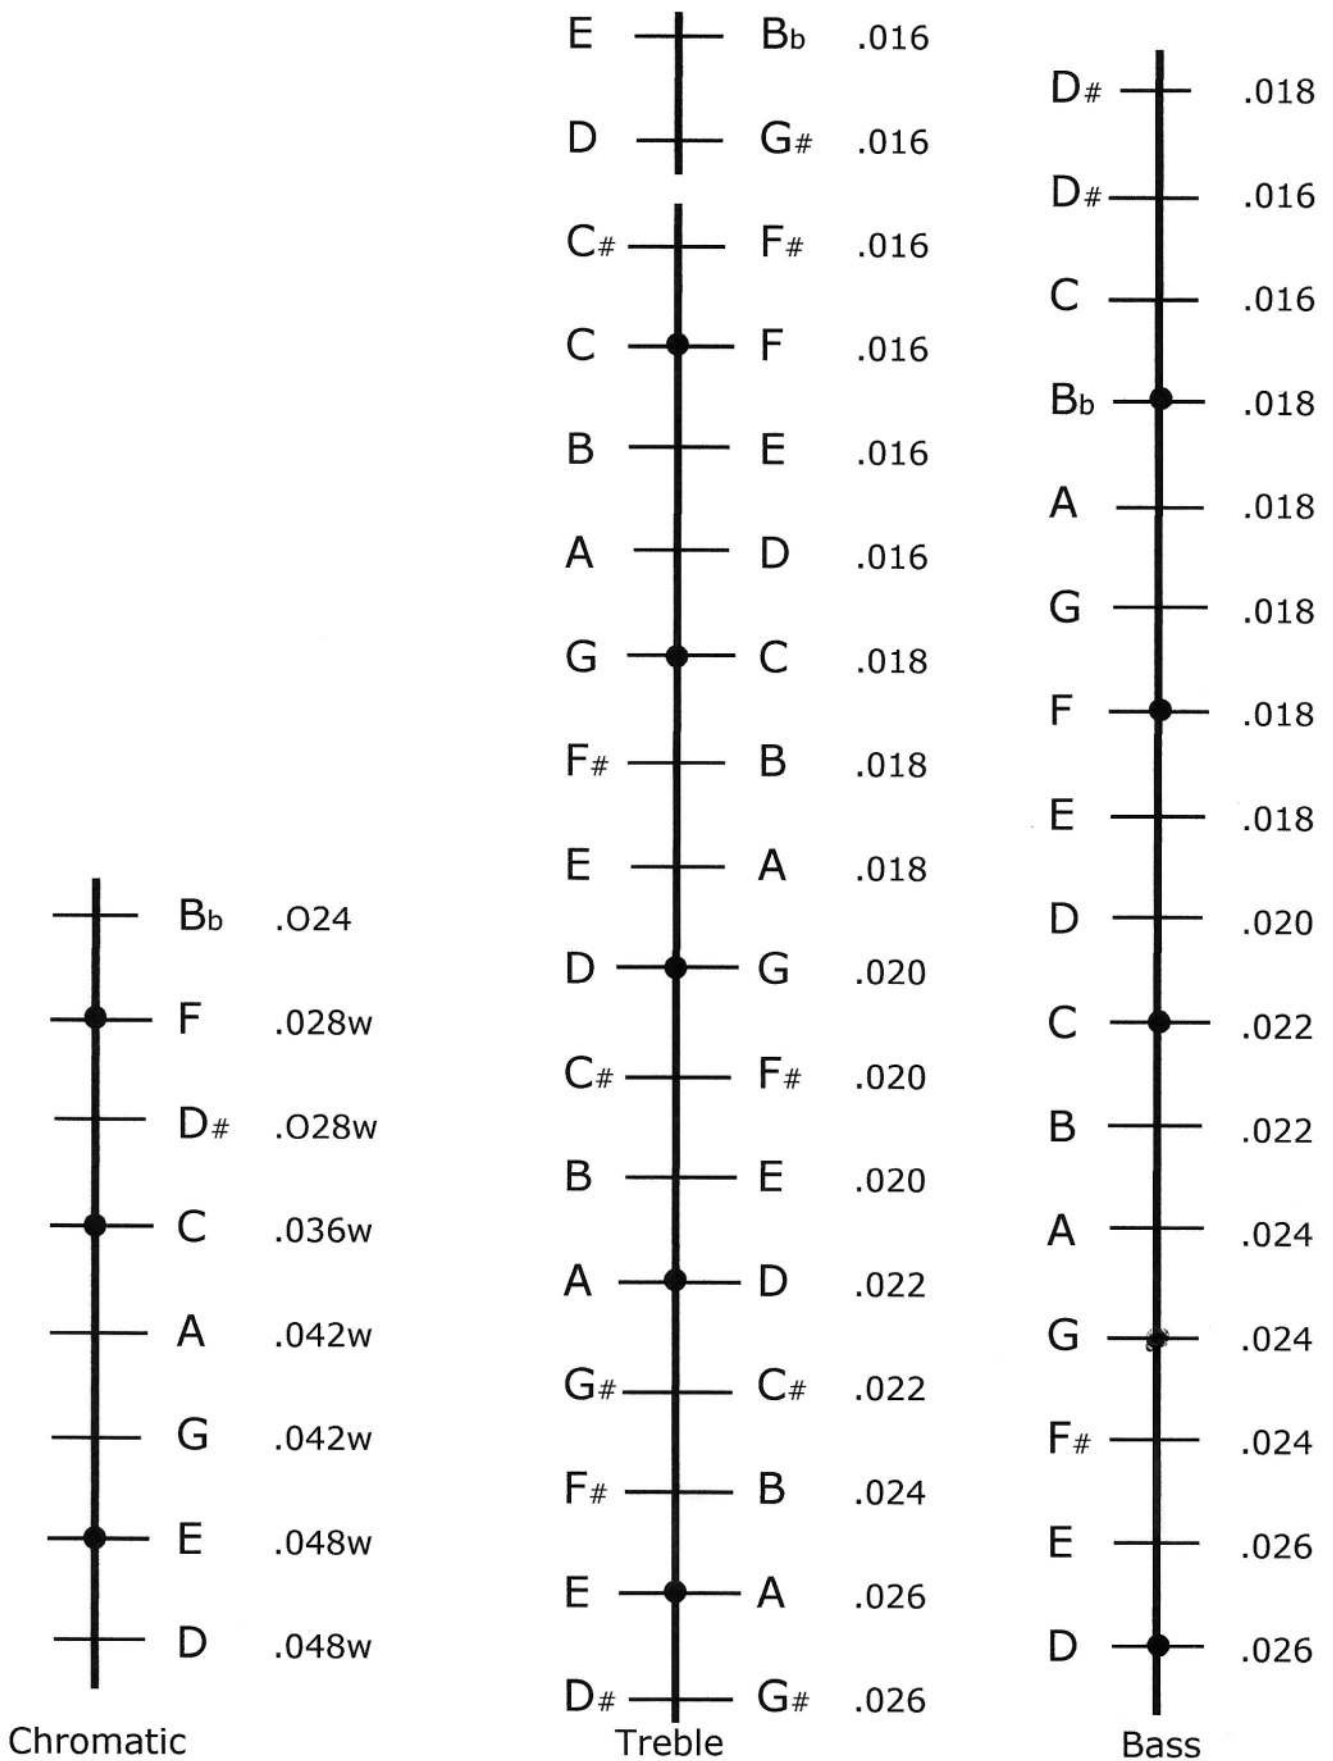

# Tuning Diagram 17/16/8 Hammered Dulcimer

● Marked Courses