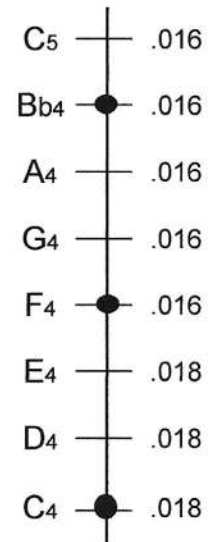

Tuning Diagram

9/8 Hammered Dulcimer

Treble Bridge

Bass Bridge

● Marked Courses