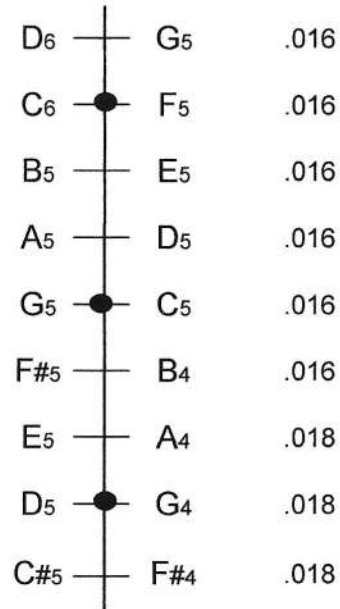

Tuning Diagram

9/8 Hammered Dulcimer

Treble Bridge

Bass Bridge

● Marked Courses