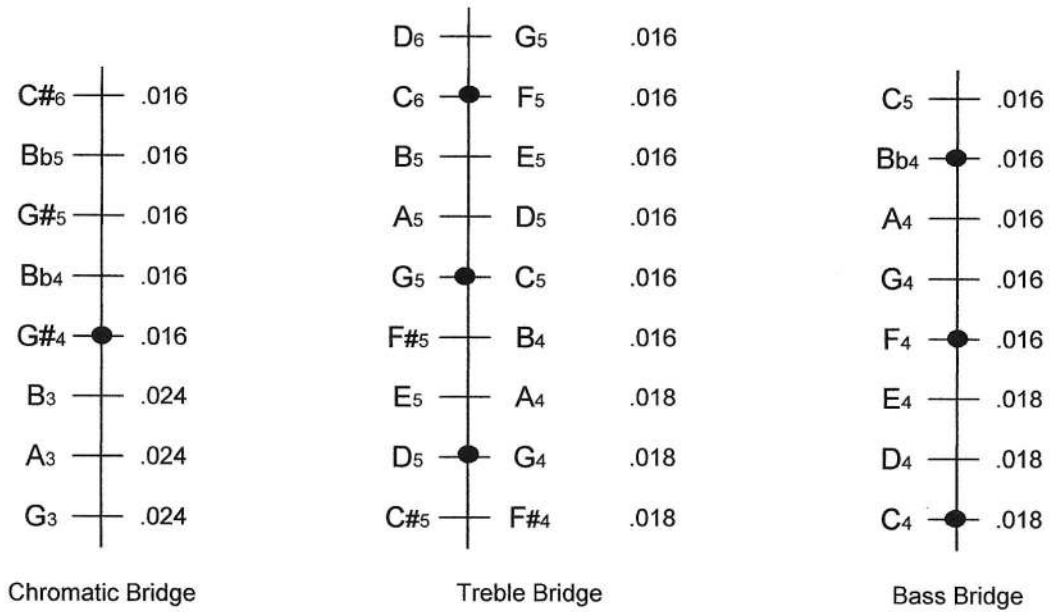

Tuning Diagram

9/8/8 Hammered Dulcimer Standard Bass

● Marked Courses