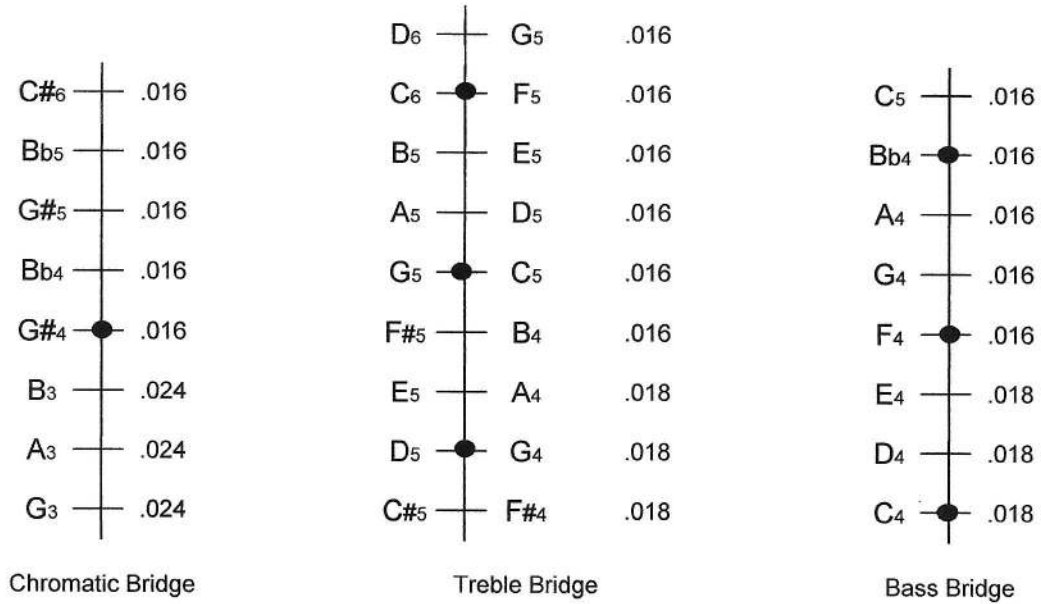

Tuning Diagram

9/8/8 Hammered Dulcimer Standard Bass

● Marked Courses

Tuning Diagram

9/8/8 Hammered Dulcimer Octave Bass

● Marked Courses