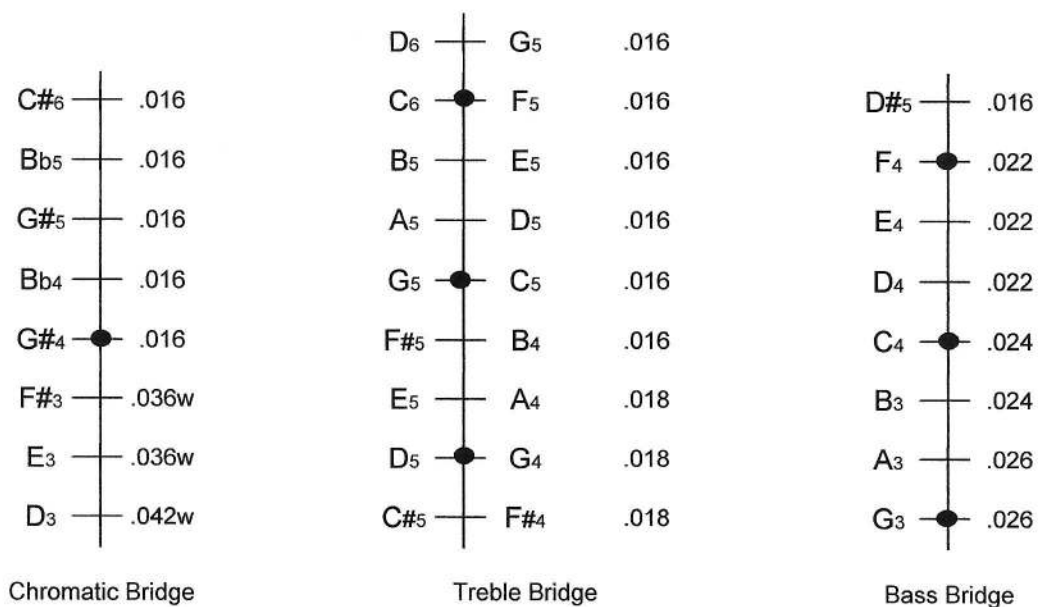

Tuning Diagram

9/8/8 Hammered Dulcimer Standard Bass

● Marked Courses

Tuning Diagram

9/8/8 Hammered Dulcimer Octave Bass

● Marked Courses