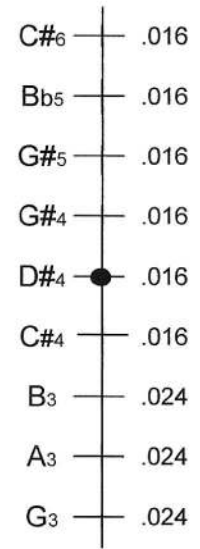

# Tuning Diagram

## 9/9/9 Hammered Dulcimer

Chromatic Bridge

Treble Bridge

Bass Bridge

● Marked Courses