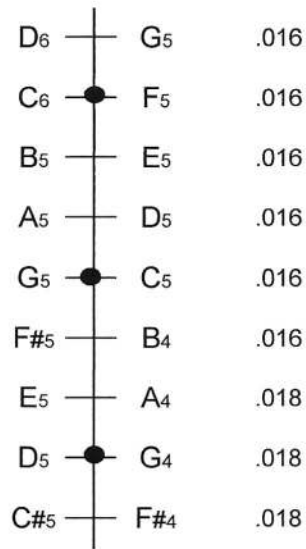

# Tuning Diagram

## 9/9/9 Hammered Dulcimer

Chromatic Bridge

Treble Bridge

Bass Bridge

● Marked Courses