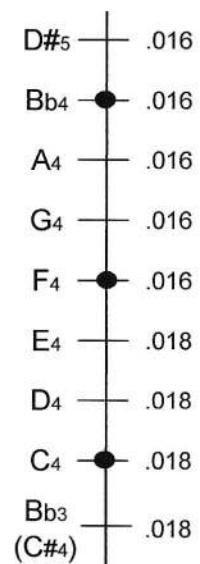

# Tuning Diagram

## 9/9/9 Hammered Dulcimer

Chromatic Bridge

Treble Bridge

Bass Bridge

- Marked Courses
- () Optional Alternate Tuning