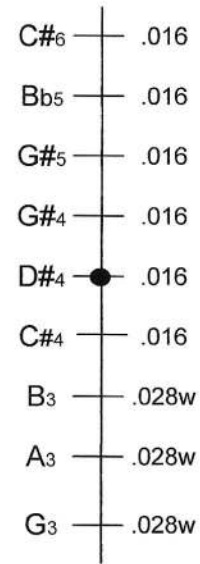

# Tuning Diagram

## 9/9/9 Hammered Dulcimer

Chromatic Bridge

Treble Bridge

Bass Bridge

- Marked Courses
- () Optional Alternate Tuning