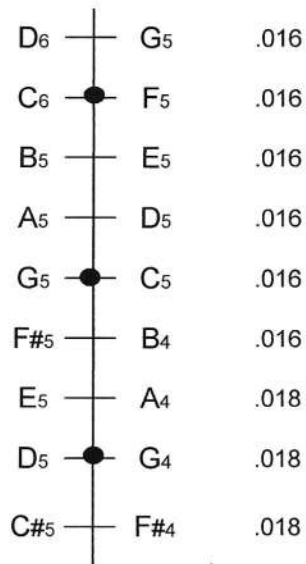

# Tuning Diagram

## 9/9/9 Hammered Dulcimer

Chromatic Bridge

Treble Bridge

Bass Bridge

- Marked Courses
- () Optional Alternate Tuning