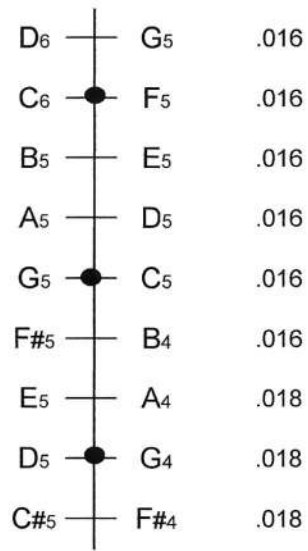

Tuning Diagram

9/9/9 Hammered Dulcimer

Chromatic Bridge

Treble Bridge

Bass Bridge

● Marked Courses