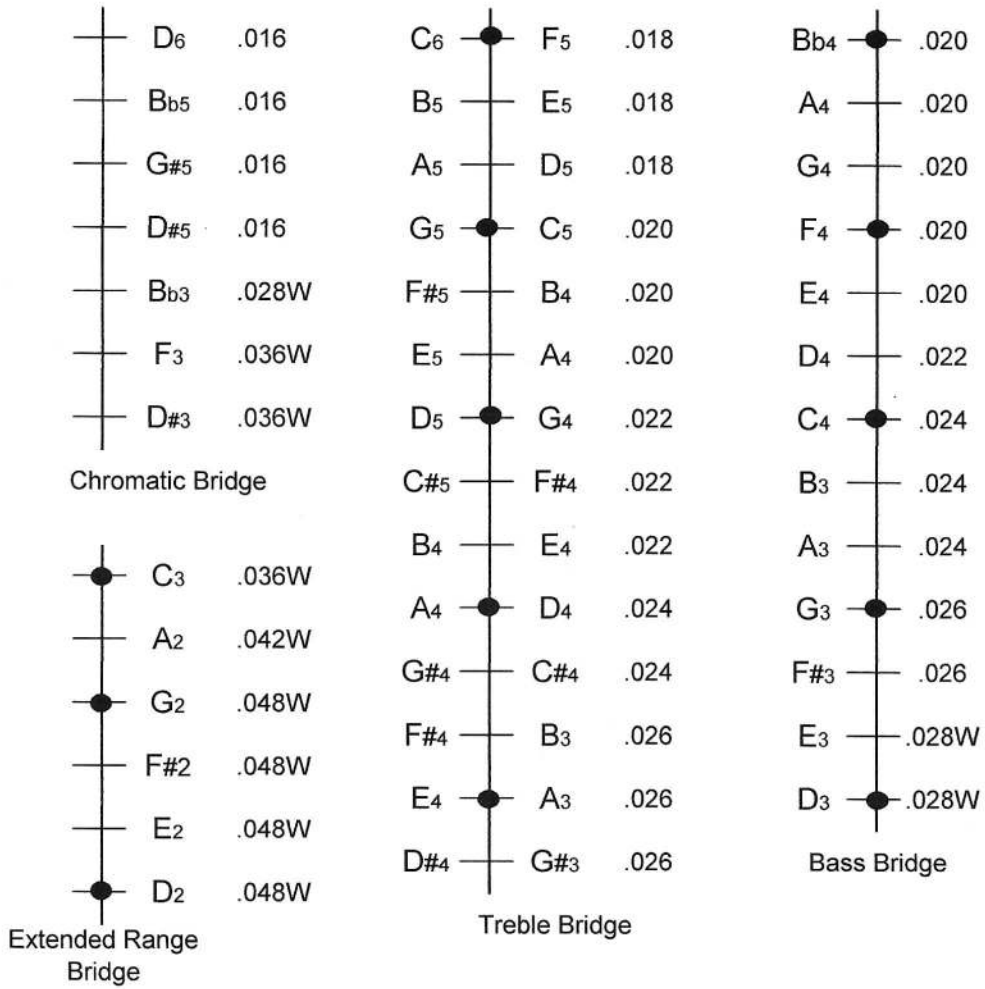

# 14/13/6/7 Hammered Dulcimer Tuning Diagram

● Marked Courses